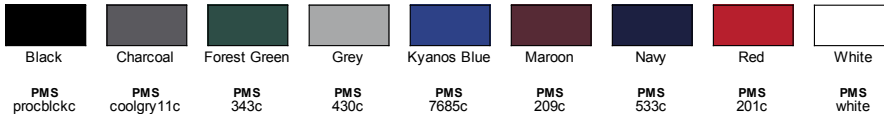

Fabric

- 3.5 oz., 100% polyester
- Brushed back mechanical stretch fabric for comfort and fit
- Moisture-wicking
- UPF 40+ protection

Sizes

- XS - 4XL

Product Specifications

	XS	S	M	L	XL	2XL	3XL	4XL
BODY LENGTH	27	28	29	30	31	32	33	34
BODY WIDTH	18	20	22	24	26	28	30	32
FULL BODY LENGTH	26.25	27	28	29	29.75	30.75	31.75	32.75
SLEEVE LENGTH	32.5	33.5	34.5	35.5	36.5	37.5	38.5	39.5

Size Chart

	XS	S	M	L	XL	2XL	3XL	4XL
CHEST	32-34	35-38	39-41	42-45	46-49	50-52	53-56	57-60

9 Available Colors

Black

Charcoal

Forest Green

Grey

Kyanos Blue